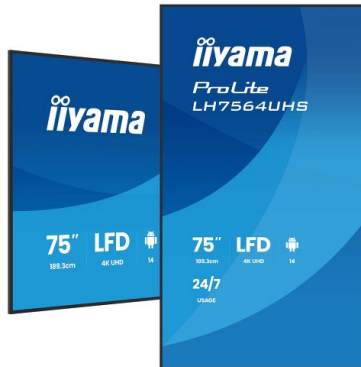

LFD - SIGNAGE DISPLAYS**INFORMATION**

75" 4K UHD Most powerful professional digital signage display with advanced control and connectivity options

The ProLite LH7564UHS-B1AG is a 75" 4K UHD digital signage powerhouse designed to elevate your business's visual communication. With Android 14 OS, [iiSignage²](#) (CMS), [iiControl](#) (DMS) and [iiShare](#) (Wireless Presentation), managing content is effortless. It's WiFi enabled for remote content delivery and offers reliable 24/7 operation. Perfect for retail, corporate, hospitality, or restaurant settings, this display ensures a captivating audience experience with its versatile design and high brightness.

SPECIFICATION

01 DISPLAY CHARACTERISTICS

Design	Thin bezel
Diagonal	75", 189.5cm
Panel	VA, Anti-Glare coated glass, matte finish, haze 25%
Native resolution	3840 x 2160 @60Hz (8.3 MegaPixels 4K UHD)
Aspect ratio	16:9
Panel brightness	500 cd/m ²
Static contrast	5000:1
Response time (GTG)	6.5ms
Viewing zone	horizontal/vertical: 178°/178°, right/left: 89°/89°, up/down: 89°/89°
Colour support	1.07G (8 Bits+FRC) (NTSC 72%)
Horizontal Sync	57 - 62kHz
Viewable area W x H	1650.2 x 928.3mm, 65 x 36.6"
Bezel width (sides, top, bottom)	12.8mm, 12.8mm, 12.8mm
Pixel pitch	0.430mm
Bezel colour and finish	black, matte