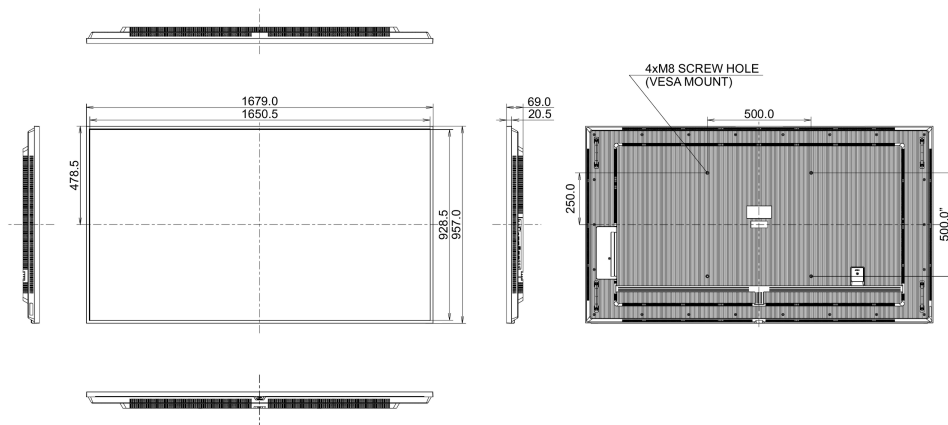

REACH SVHC above 0.1%: Lead, Lead monoxide

09 DIMENSIONS / WEIGHT

Product dimensions 1679 x 957.1 x 68.8mm
W x H x D

Box dimensions W x 1840 x 1112 x 177mm
H x D

Weight (without box) 27.7kg

Weight (with box) 39.1kg

EAN code 4948570125333